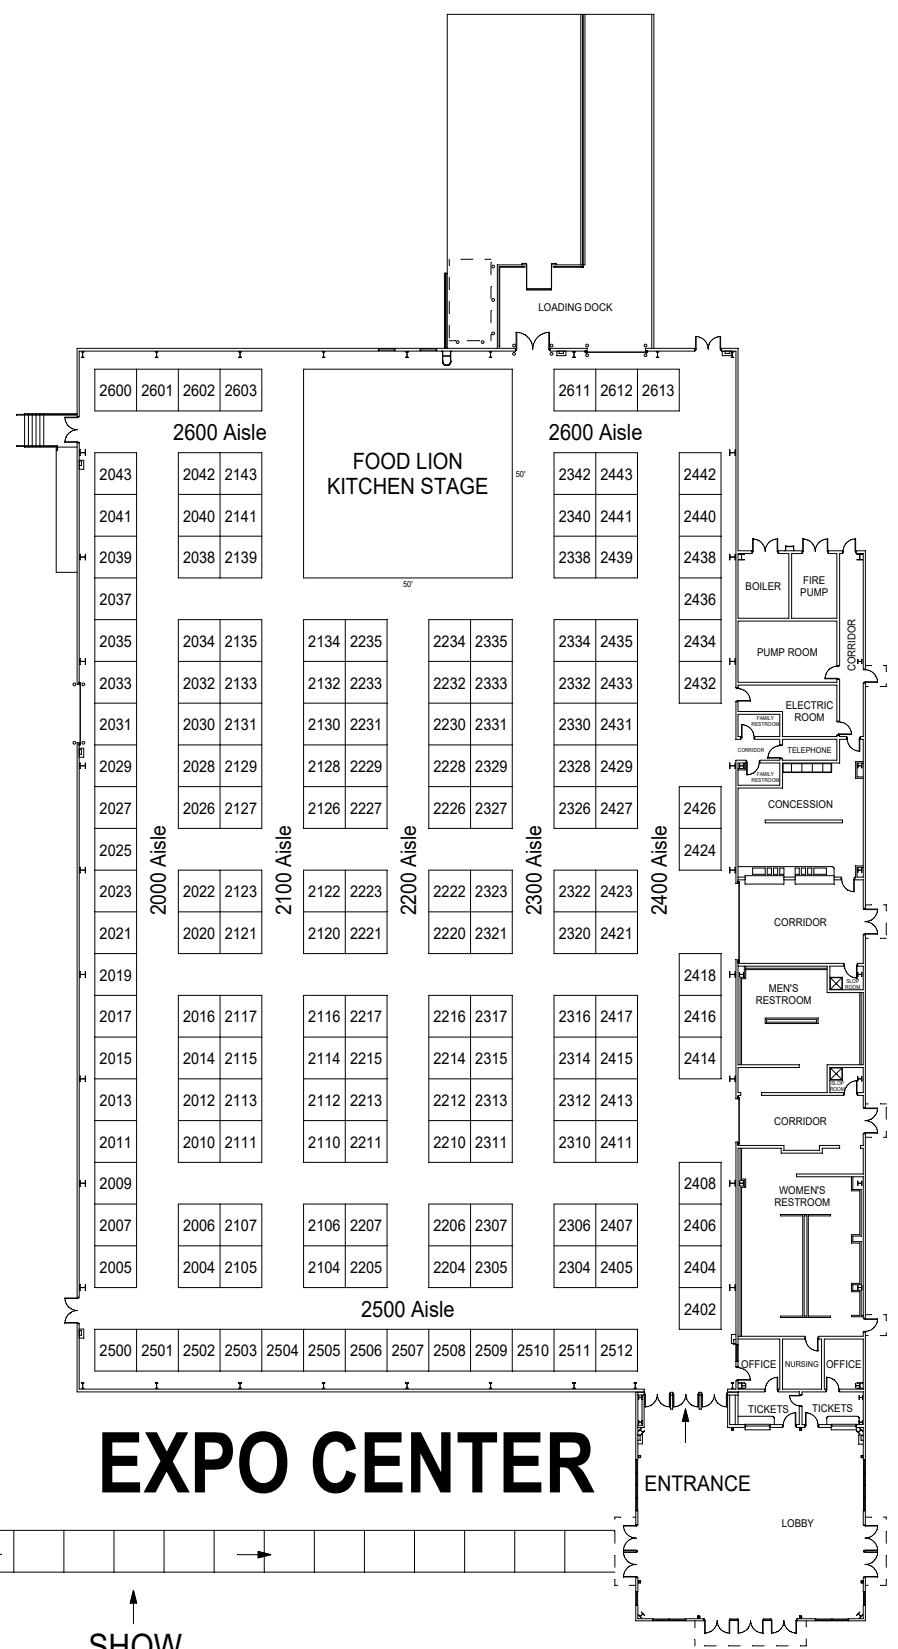

2018 Southern Women's Show, Raleigh

JIM GRAHAM BUILDING

SOUTHERN WOMEN'S SHOW
 APRIL 13 - 15, 2018
 N. C. STATE FAIRGROUNDS
 JIM GRAHAM BUILDING
 & EXPOSITION CENTER
 RALEIGH, NORTH CAROLINA

SHOW
 ENTRANCE