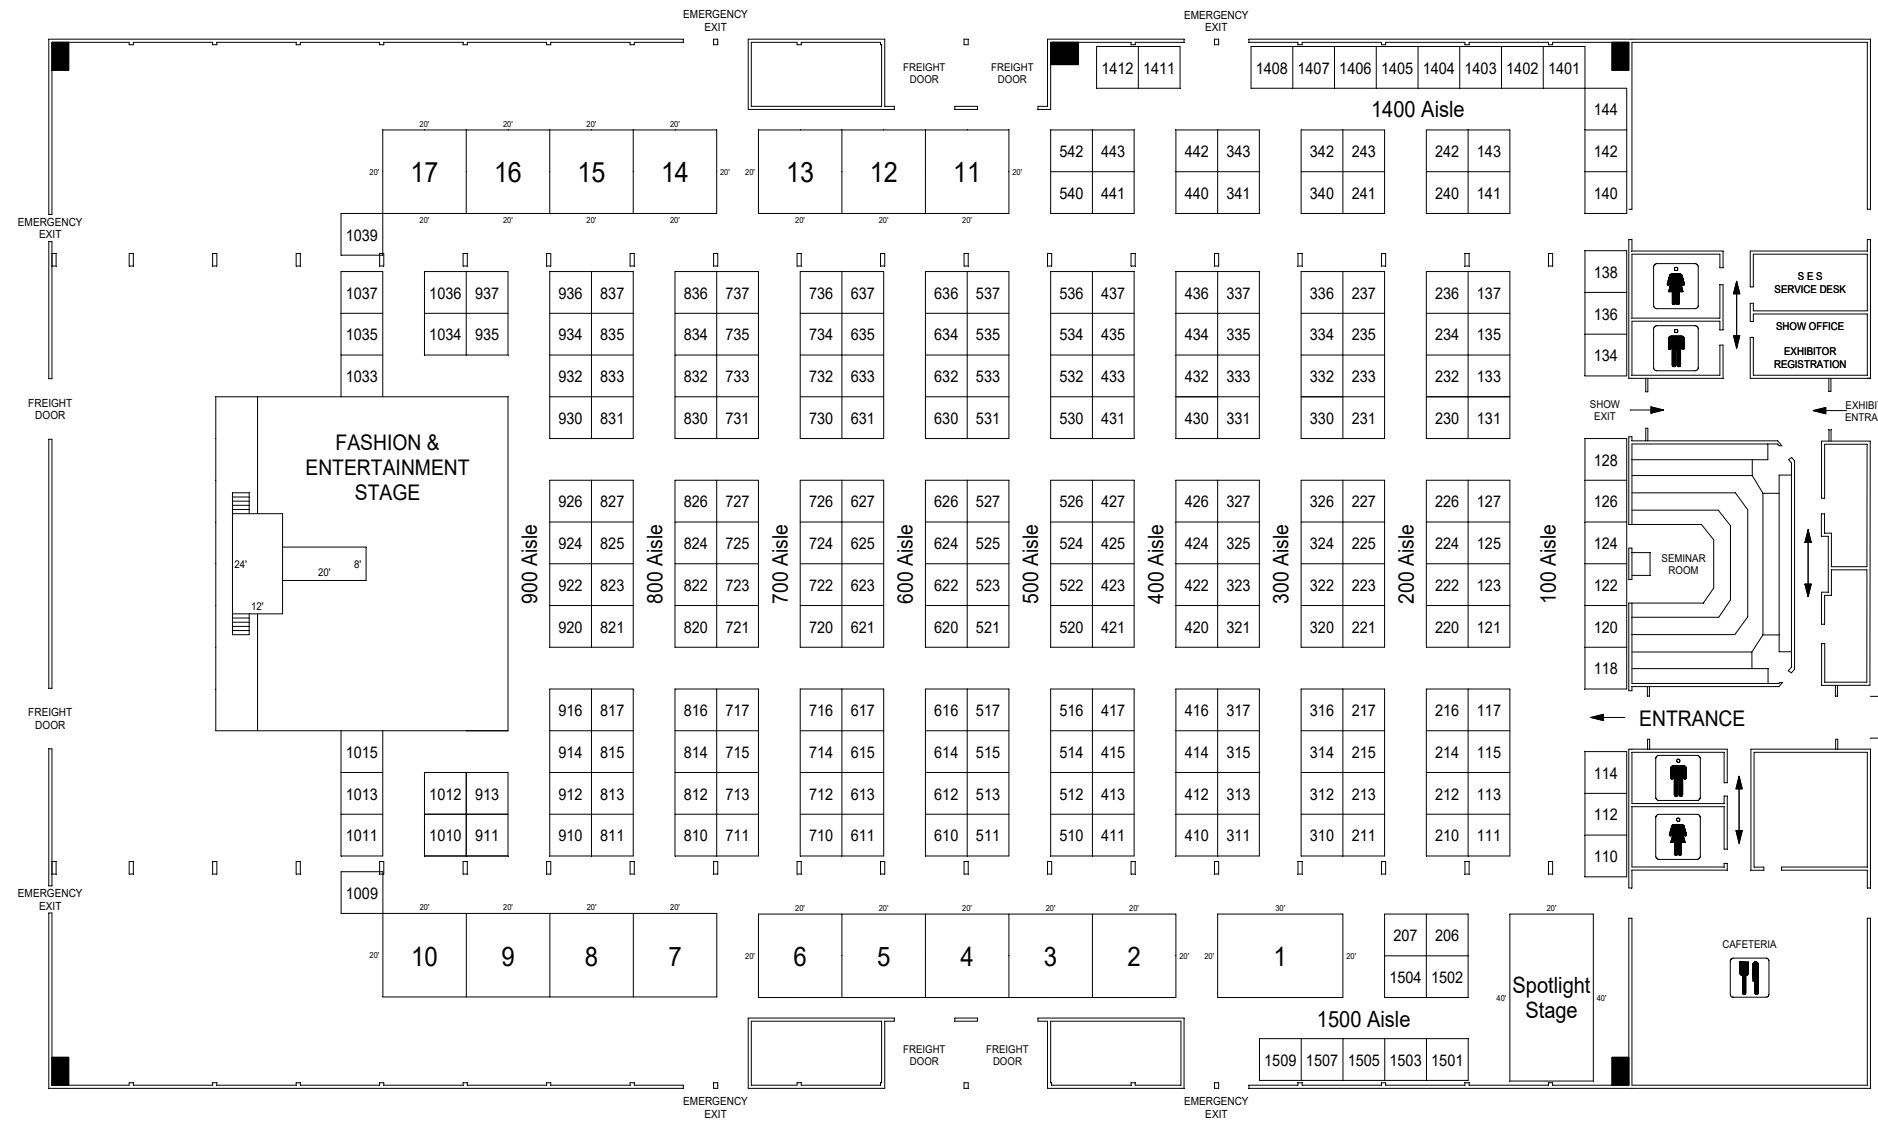

2018 Southern Women's Show, Raleigh

JIM GRAHAM BUILDING

SOUTHERN WOMEN'S SHOW
 APRIL 13 - 15, 2018
 N. C. STATE FAIRGROUNDS
 JIM GRAHAM BUILDING
 & EXPOSITION CENTER
 RALEIGH, NORTH CAROLINA

SHOW
 ENTRANCE